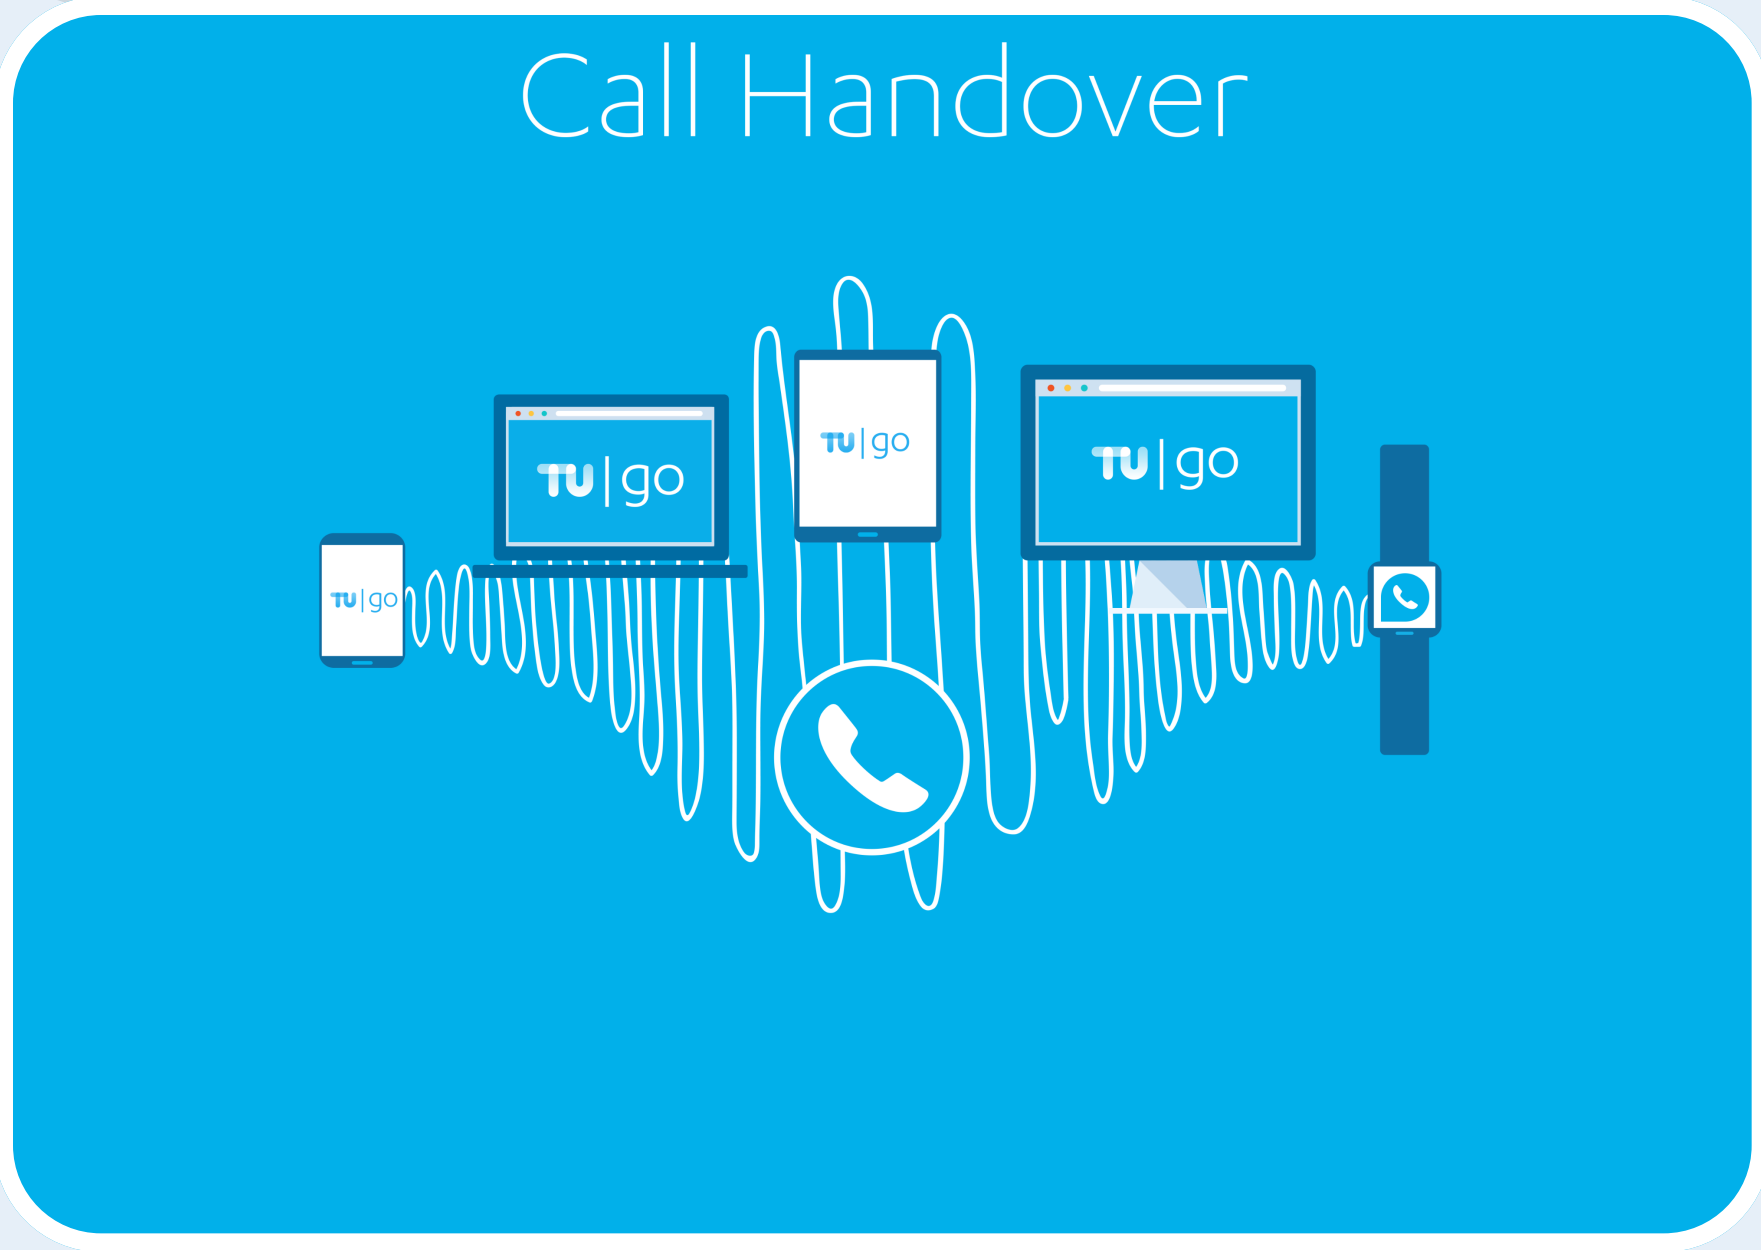

Brand Design for TU Go APP

Movistar

TU Go Lite

vodafone Personal oi Claro

The image shows a blue rounded rectangle containing the text 'TU Go Lite' at the top. Below the text are four identical call icons, each consisting of a white telephone handset inside a white circle, with a small circular avatar of a person's face below it. Underneath each icon is a brand name: 'vodafone', 'Personal', 'oi', and 'Claro'. The background of the slide is light blue with various white geometric shapes like triangles, circles, and lines.

Virtual Sim

Groups & Web Links

Brand Design for TU Go APP

Movistar

Brand Design for TU Go APP

Movistar

TU Go Lite

 **vodafone**

 **orange™**

yoigo

JAZZTEL

Brand Design for TU Go APP

Movistar

Virtual Sim

Movistar

Native Integration

tuTM

go

Movistar

Comms strategy

The central graphic features the 'TU' logo on the left and the 'go' logo on the right, both in white. Between them is a chessboard with a blue knight and a black pawn. A hand is shown moving the black pawn. The entire scene is set against a blue background with a white border.