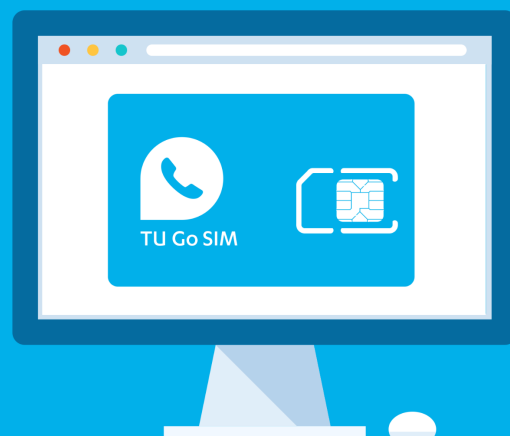

 **orange™**

yoigo

JAZZTEL

Brand Design for TU Go APP

Movistar

Virtual Sim

Movistar

Native Integration

tuTM

go

Movistar

Comms strategy

The central graphic features the 'TU' logo on the left and the 'go' logo on the right, both in white. Between them is a chessboard with a blue knight and a black pawn. A hand is shown moving the black pawn. The entire scene is set against a blue background with a white border.