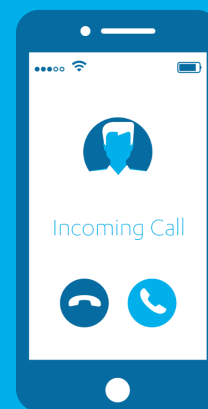

 **orange™**

yoigo

JAZZTEL

Brand Design for TU Go APP

Movistar

Virtual Sim

Movistar

Native Integration

tuTM

go

Movistar

Comms strategy

The central graphic features the 'TU' logo on the left and the 'go' logo on the right, both in white. Between them is a chessboard with a blue knight and a black pawn. A hand is shown moving the black pawn. The entire scene is set against a blue background with a white border.